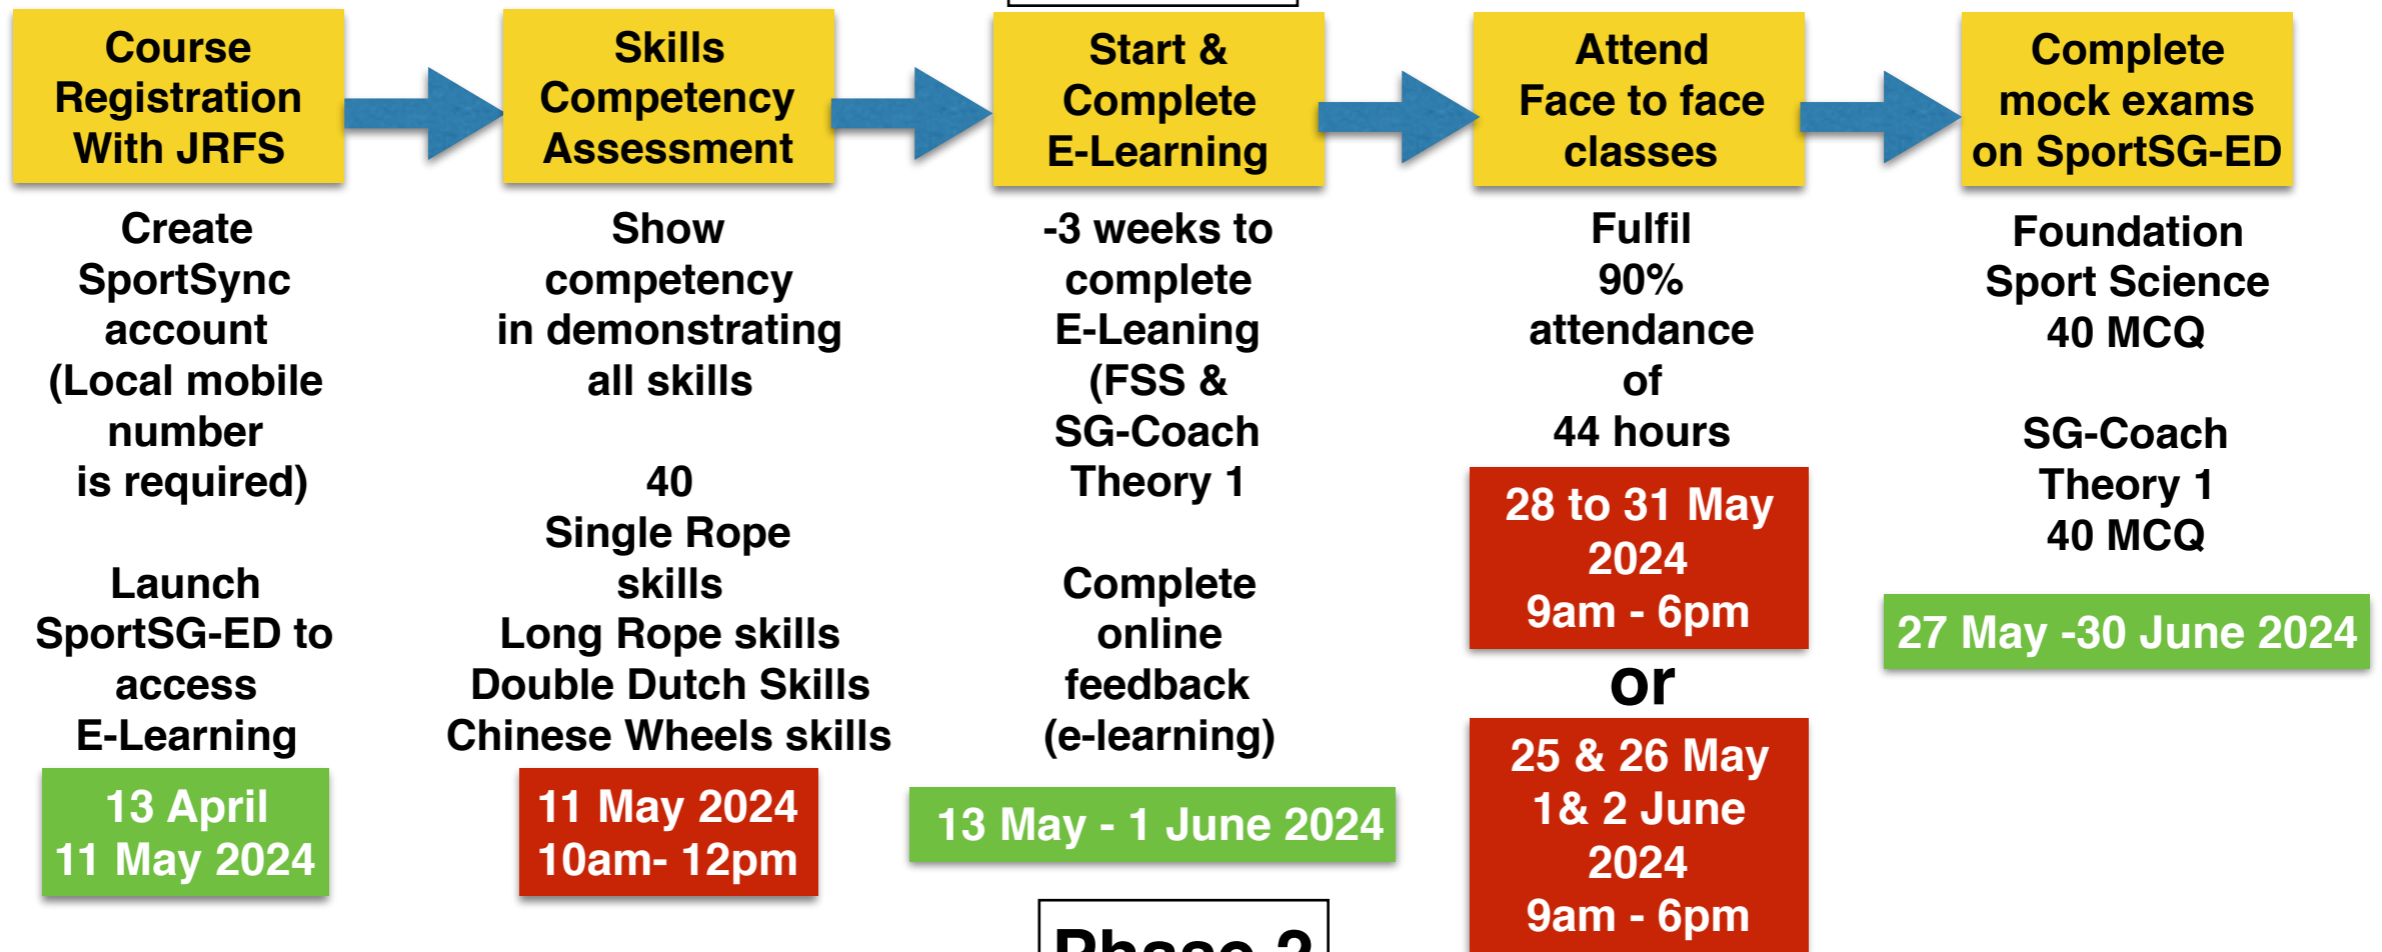

# SG-COACH LEVEL 1 FULL INTEGRATION JUMP ROPE COACHING COURSE LEARNING JOURNEY - MAY 2024 INTAKE

## Phase 1

## Phase 2